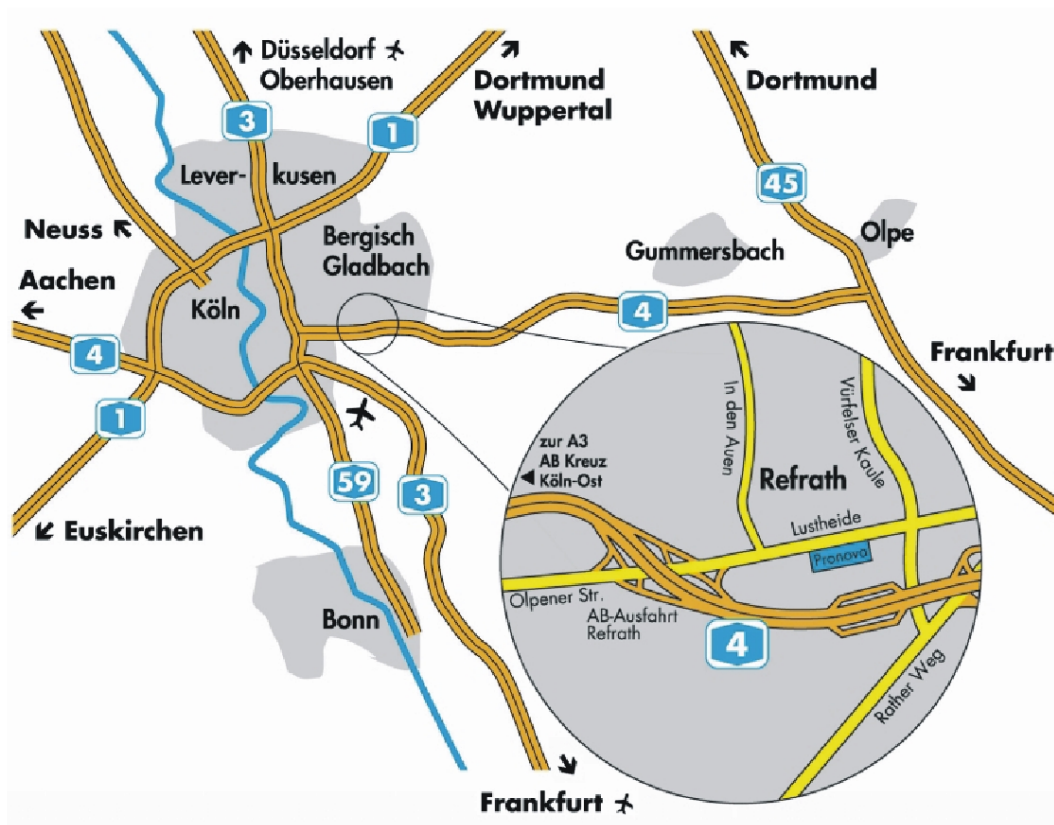

Route description to G+B pronova GmbH

Lustheide 85, 51427 Bergisch Gladbach (Refrath), Tel: +49-(0)2204-204-301

Coming from the North (Oberhausen):

- Motorway A3 in direction to Köln/Frankfurt
- At the junction A3 / A4 → A4 in direction to Olpe/Gummersbach
For continuation, please see below.

Coming from the South (Frankfurt):

- Motorway A3 in direction to Köln
- At the junction A3 / A4 → A4 in direction to Olpe/ Gummersbach
(attention: first, there is the junction A3 / A4 → A4 in direction to Aachen, this is the wrong direction, please stay at this point still on A3)
For continuation, please see below.

Continuation for drivers from the North and South:

- A4 → exit 18: Refrath
- Turn left at the traffic lights
- After approx. 400 m, you will arrive at Lustheide 85 (gray building on the right hand side with yellow and blue parts). The entry is on the left hand side of the building. Parking lots are provided behind the building.
- Please find the entry to our office in the glass construction. The stairway on the right will lead you to the second floor where we are looking forward to welcome you.

Tip: The airport Dusseldorf is about 60 km from our office, while the airport Cologne/Bonn is only about 15 km away.